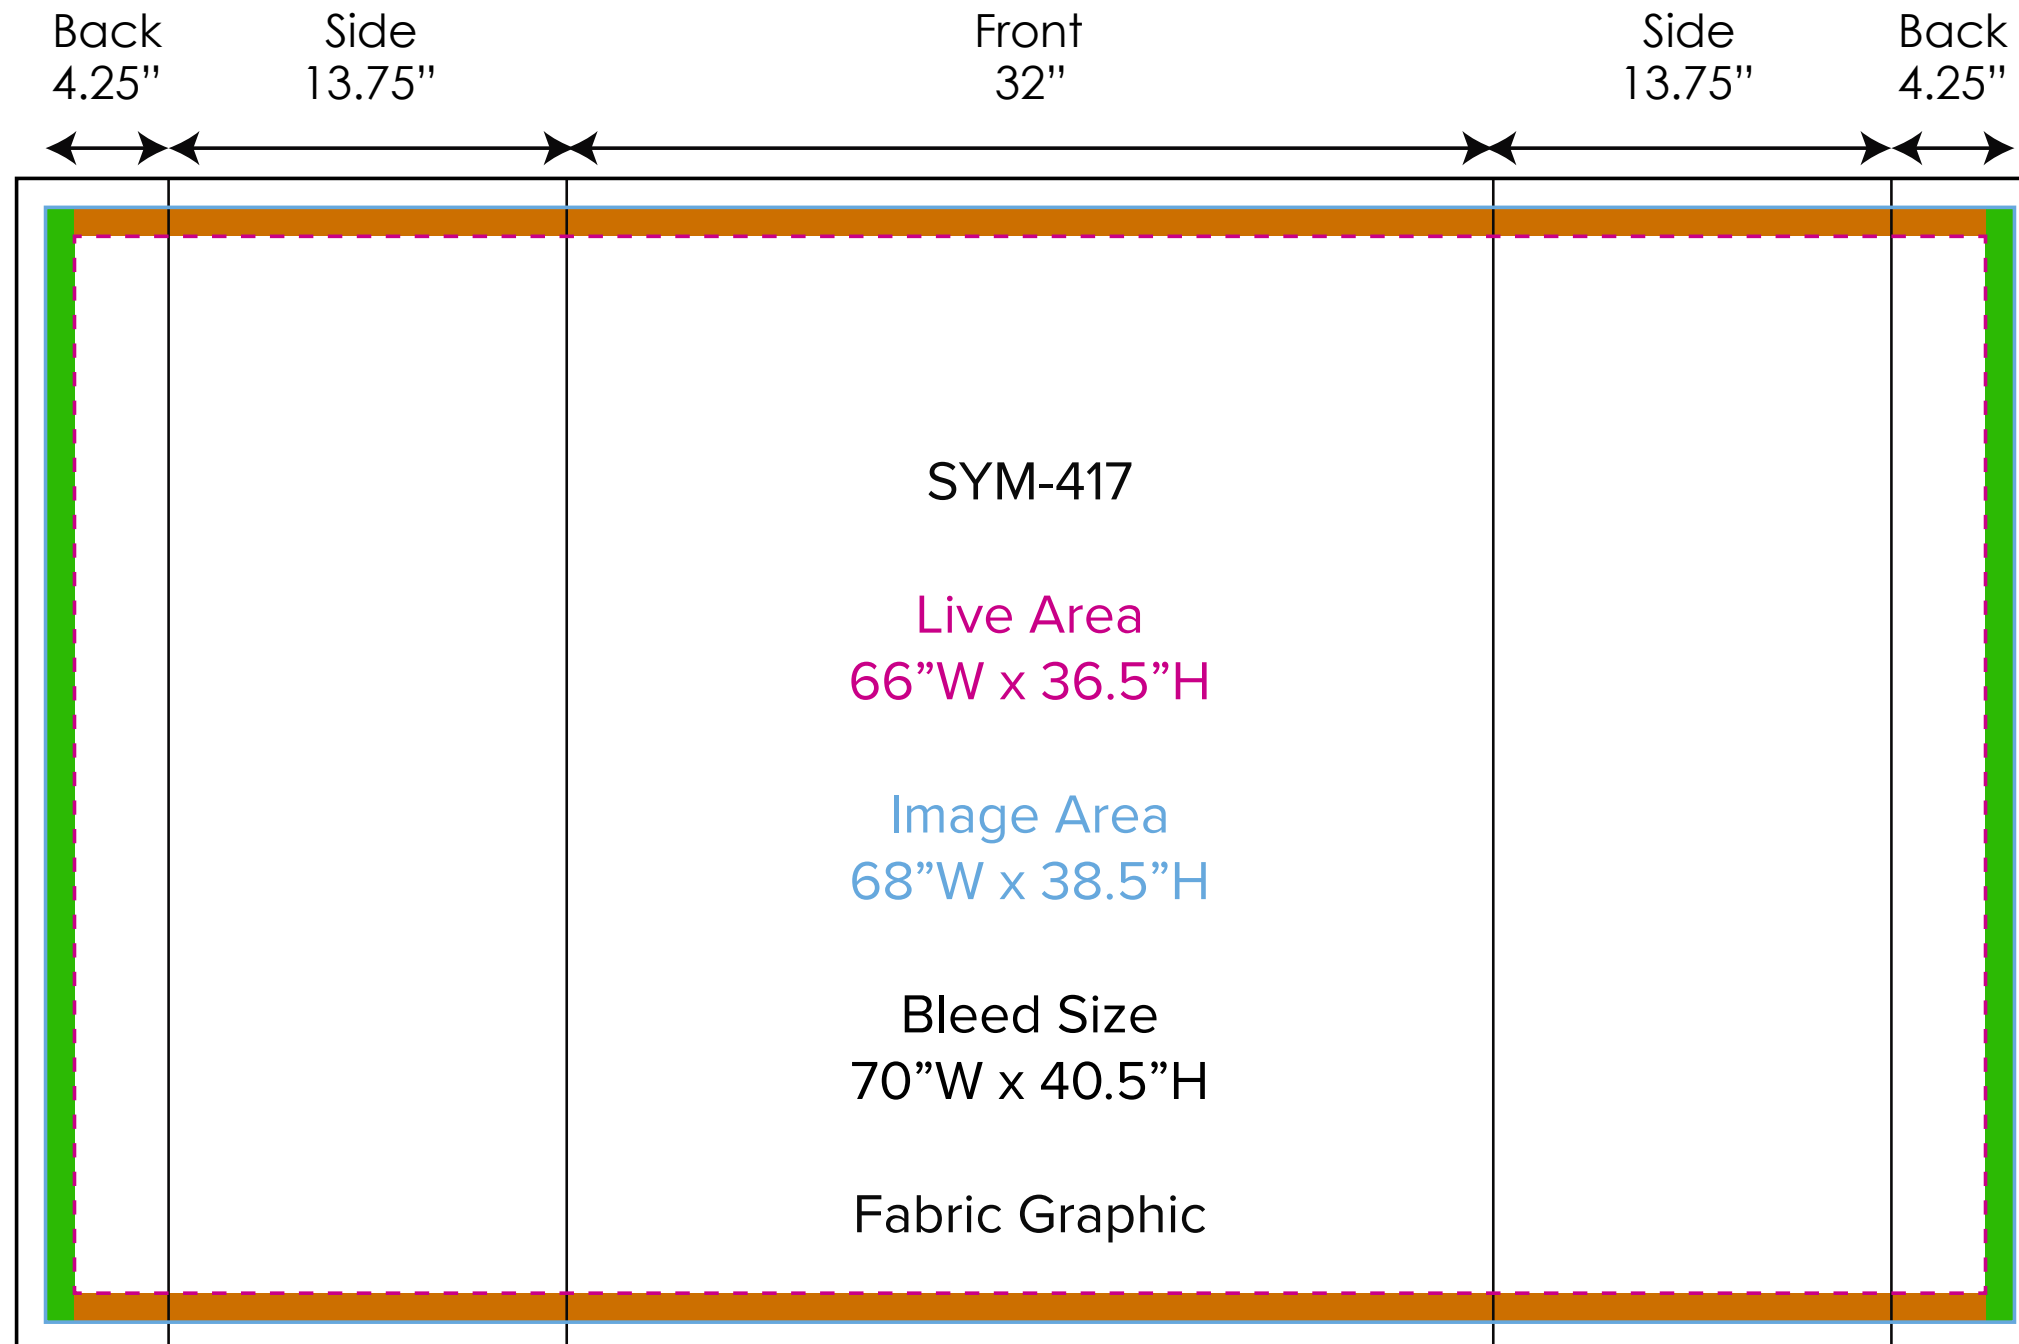

Graphic Template

Orange areas indicate HOOK VELCRO

Green area indicate FINISHED HEM

NOTE: All Raster Art (jpg, tiff,psd, png, etc.) must be at least 100 dpi at print size.

Standard kits are often customized. Please check with Customer Service to ensure that this template matches your specific job.